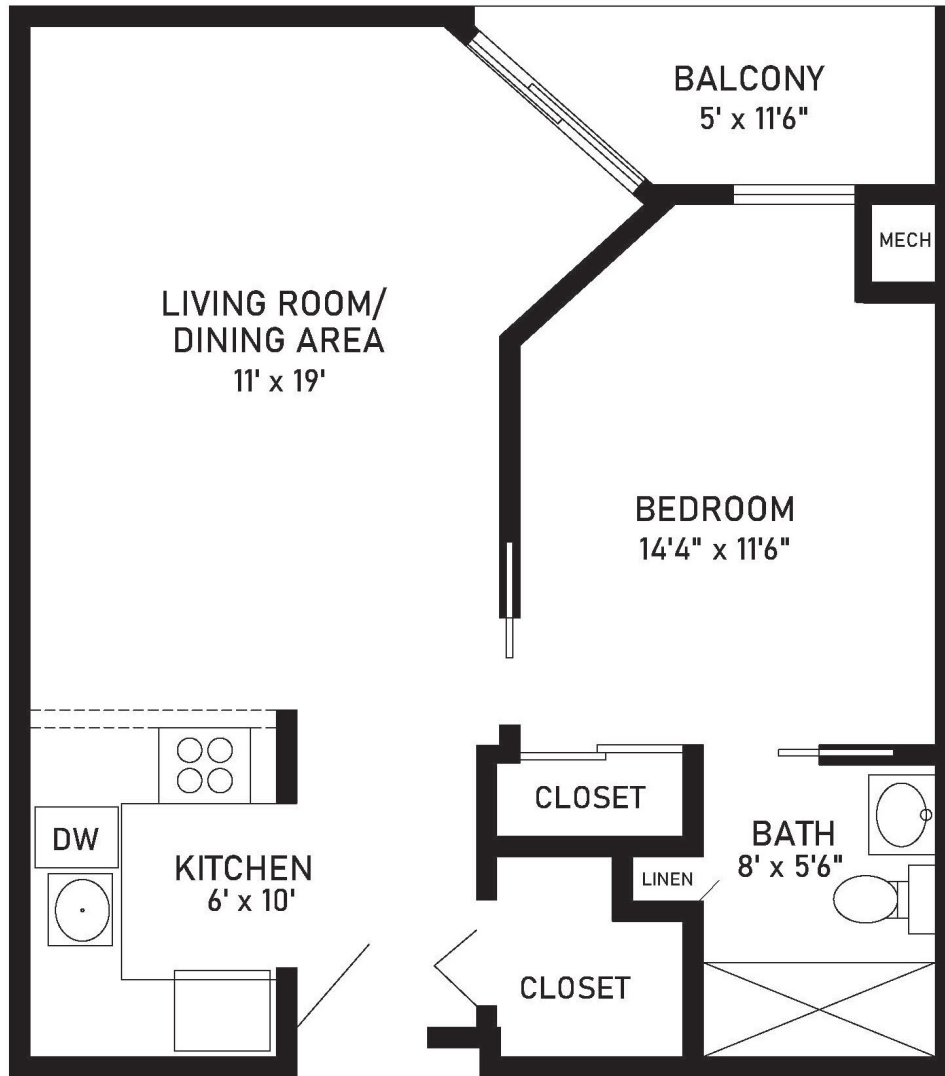

Balsam
One-Bedroom, One-Bath - B

600 sq. ft.

Dimensions are approximate.

5800 St Croix Avenue North, Golden Valley, MN 55422 (763) 732-1521 CovLivingGoldenValley.org

Covenant Living Communities & Services is a ministry of the Evangelical Covenant Church and does not discriminate pursuant to the federal Fair Housing Act. All faiths and beliefs are welcome.