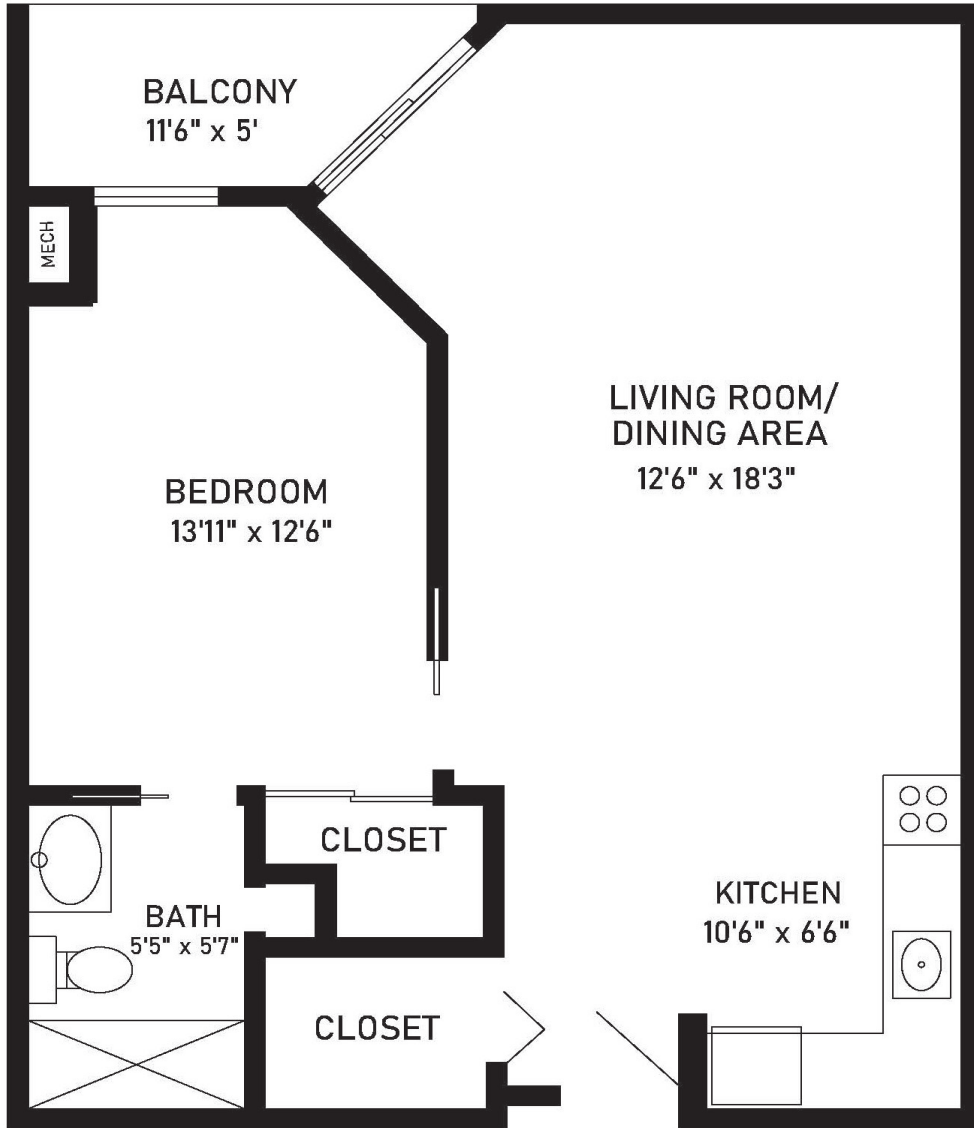

Birch
One-Bedroom, One-Bath - A

715 sq. ft.

Dimensions are approximate.

5800 St Croix Avenue North, Golden Valley, MN 55422 (763) 732-1521 CovLivingGoldenValley.org

Covenant Living Communities & Services is a ministry of the Evangelical Covenant Church and does not discriminate pursuant to the federal Fair Housing Act. All faiths and beliefs are welcome.