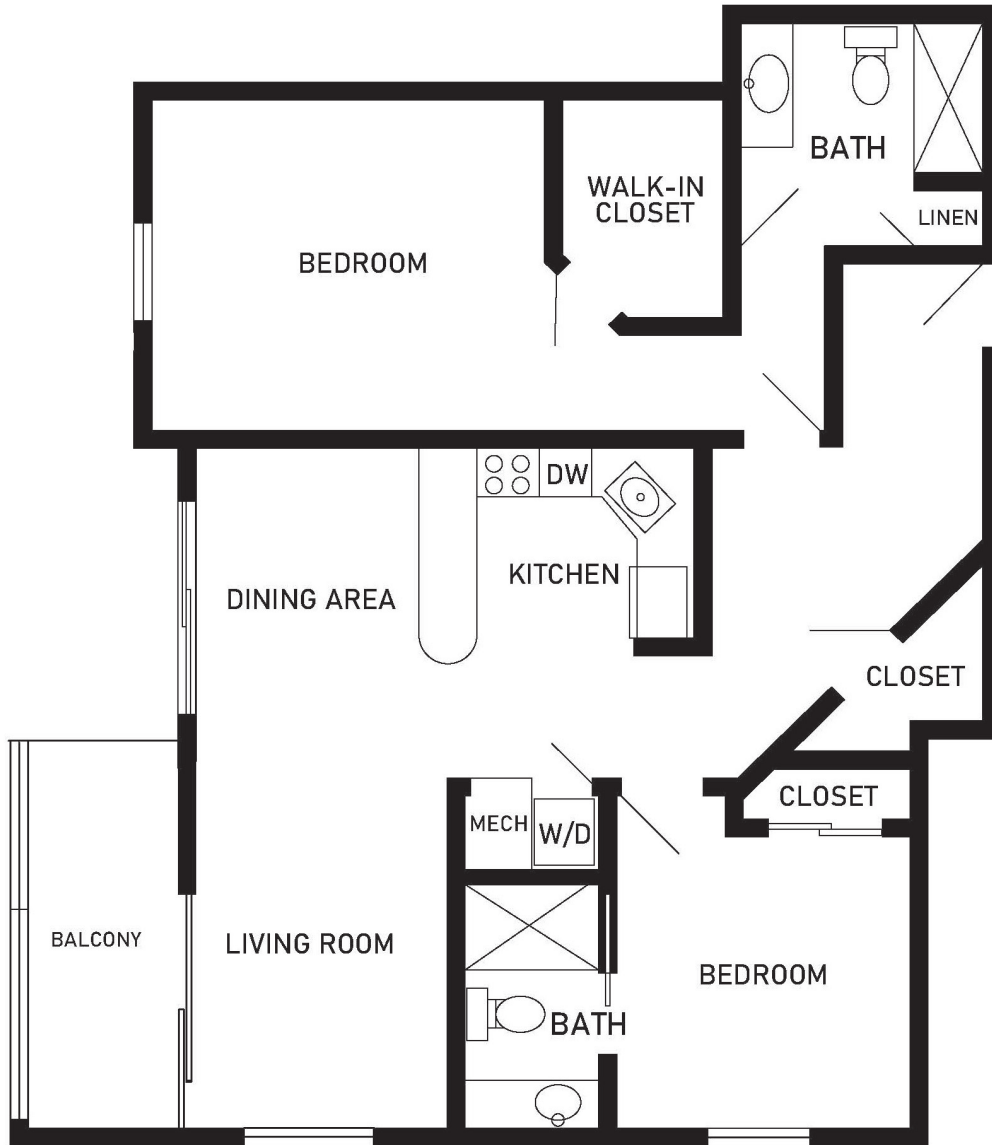

Spruce  
Two-Bedroom, Two-Bath - 1, 2

1,226 sq. ft.

Dimensions are approximate.

5800 St Croix Avenue North, Golden Valley, MN 55422 (763) 732-1521 CovLivingGoldenValley.org

Covenant Living Communities & Services is a ministry of the Evangelical Covenant Church and does not discriminate pursuant to the federal Fair Housing Act. All faiths and beliefs are welcome.